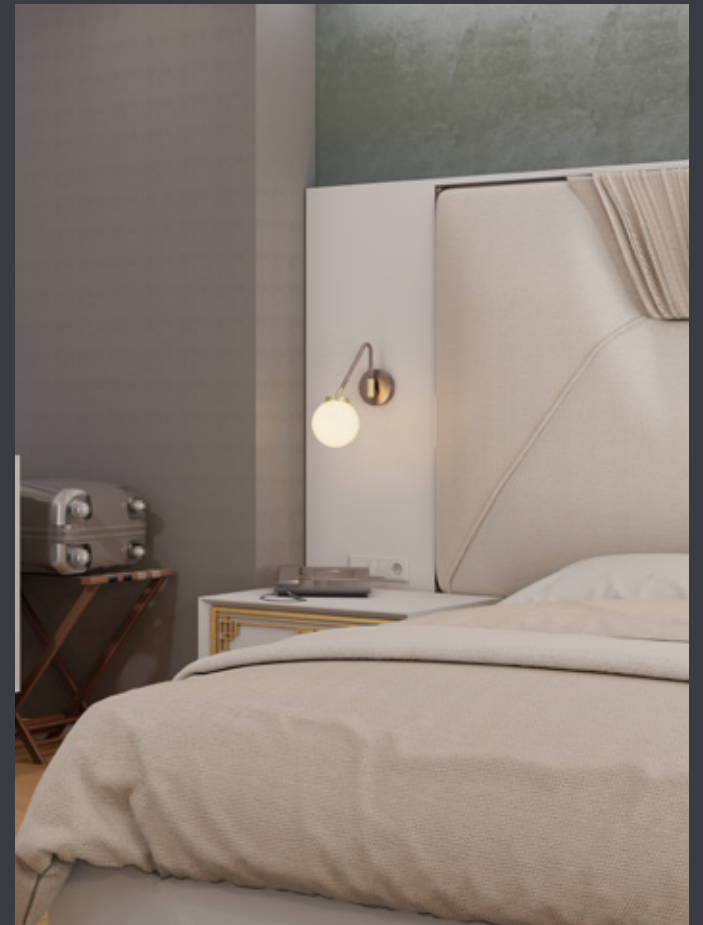

SPACIOUS

Dolap - Wardrobe
Minibar - Minibar
Karyola ve Başlık - Bedstead & Headboard
Komodin - Nightstand
Çalışma Masası - Study Desk
Valizlik - Luggage Cabinet
Boy Ayna - Mirror
Tekli Koltuk - Armchair
Sandalye - Chair
Şifonyer ve Ayna - Mirror
TV Sehpası - TV Table
Yan Sehpa - Nesting Table

Ünitelerinden oluşmaktadır.
Modules are used.