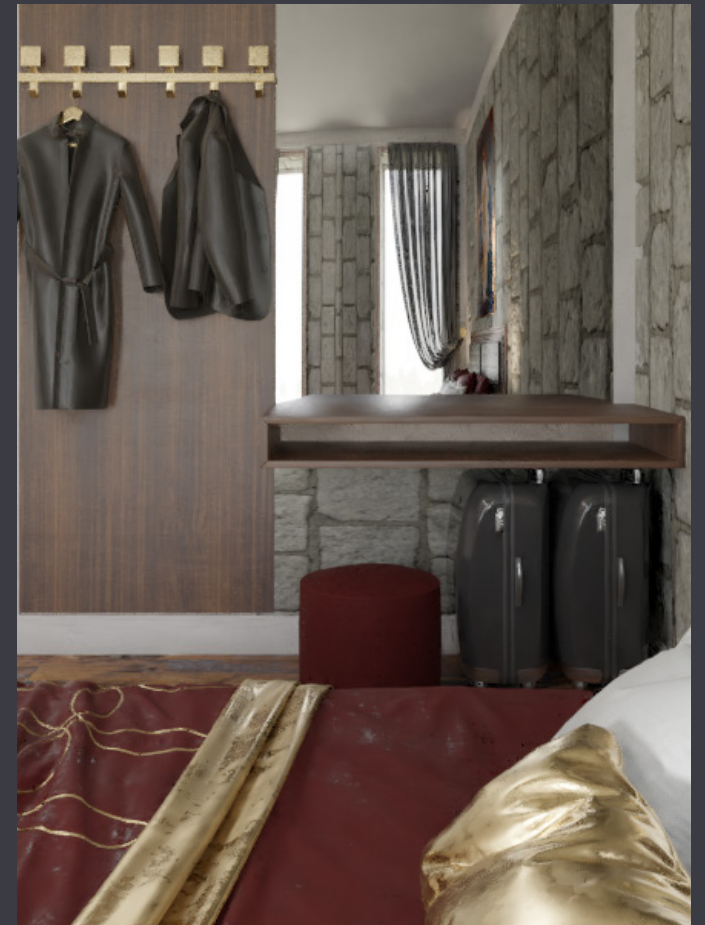

INTERESTING

Dolap - Wardrobe
Minibar - Minibar
Karyola ve Başlık - Bedstead & Headboard
Komodin - Nightstand
Çalışma Masası - Study Desk
TV Pano - TV Unit
Valizlik - Luggage Cabinet
Ayna- Mirror
Tekli Koltuk - Armchair
Yan Sehpa - Nesting Table
Sandalye - Chair

Ünitelerinden oluşmaktadır.
Modules are used.